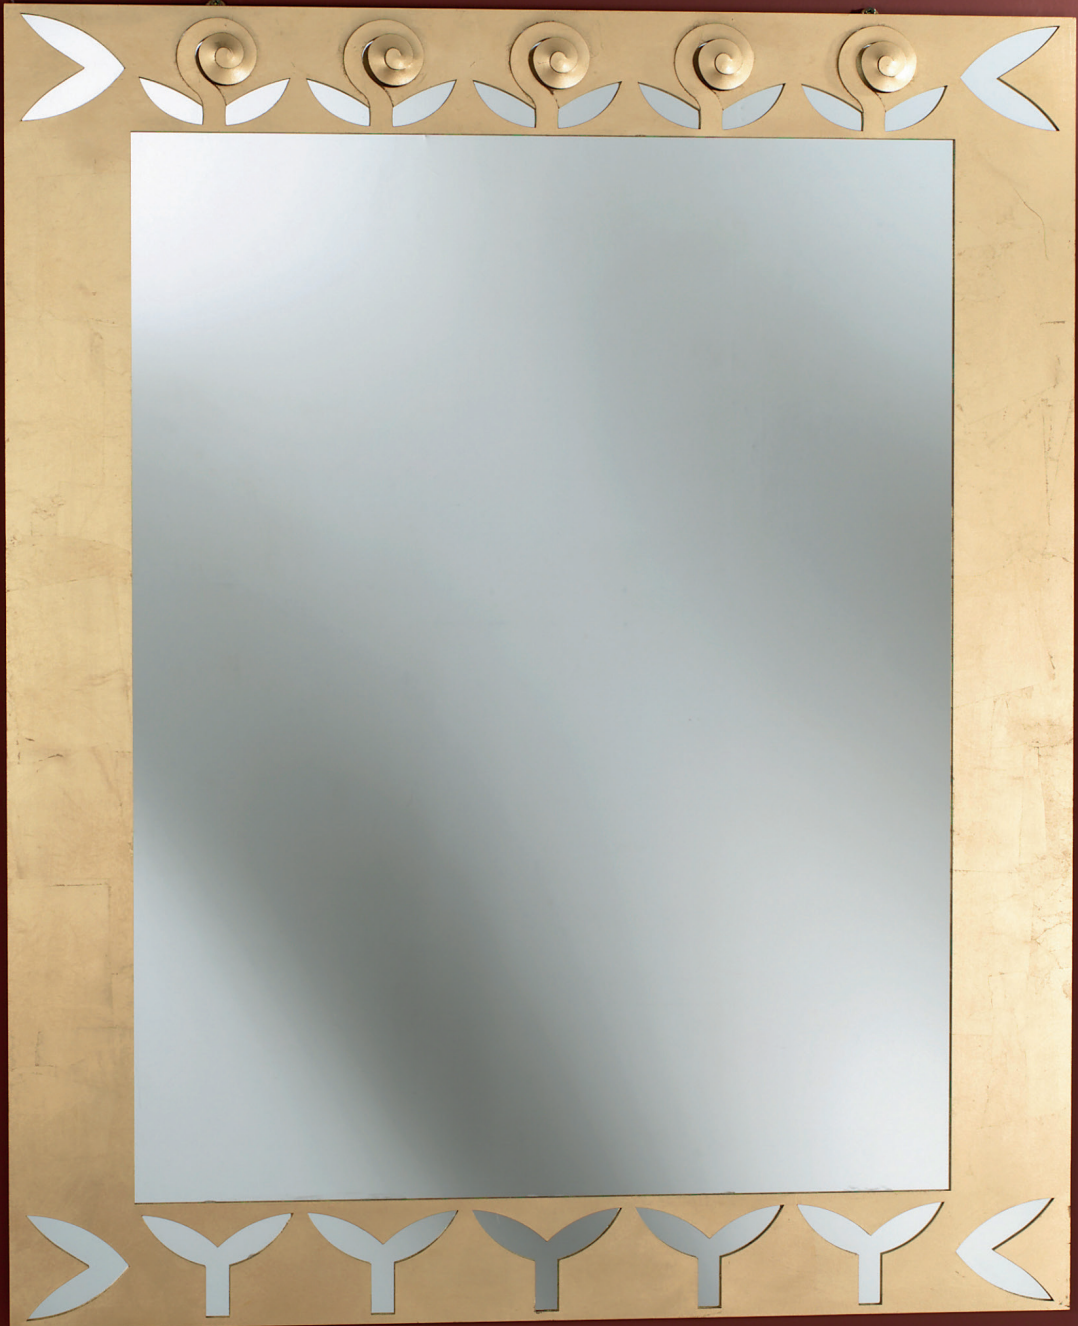

The background of the entire image is a close-up, textured surface of rusted metal. The colors range from dark charcoal and black to various shades of brown, orange, and reddish-brown, with some lighter, almost greyish-blue patches where the rust is less dense. The texture is uneven and organic, with visible grain and irregular patterns of corrosion.

# ArteLuce

IL FERRO CHE ARREDA DAL 1967

ANTONELLA

**025 Specchio**  
l. 78 h. 95  
Oro

**025/C Consolle**  
l. 69 p. 26 h. 18  
Oro

**026 Specchio**  
l. 78 h. 95  
Argento